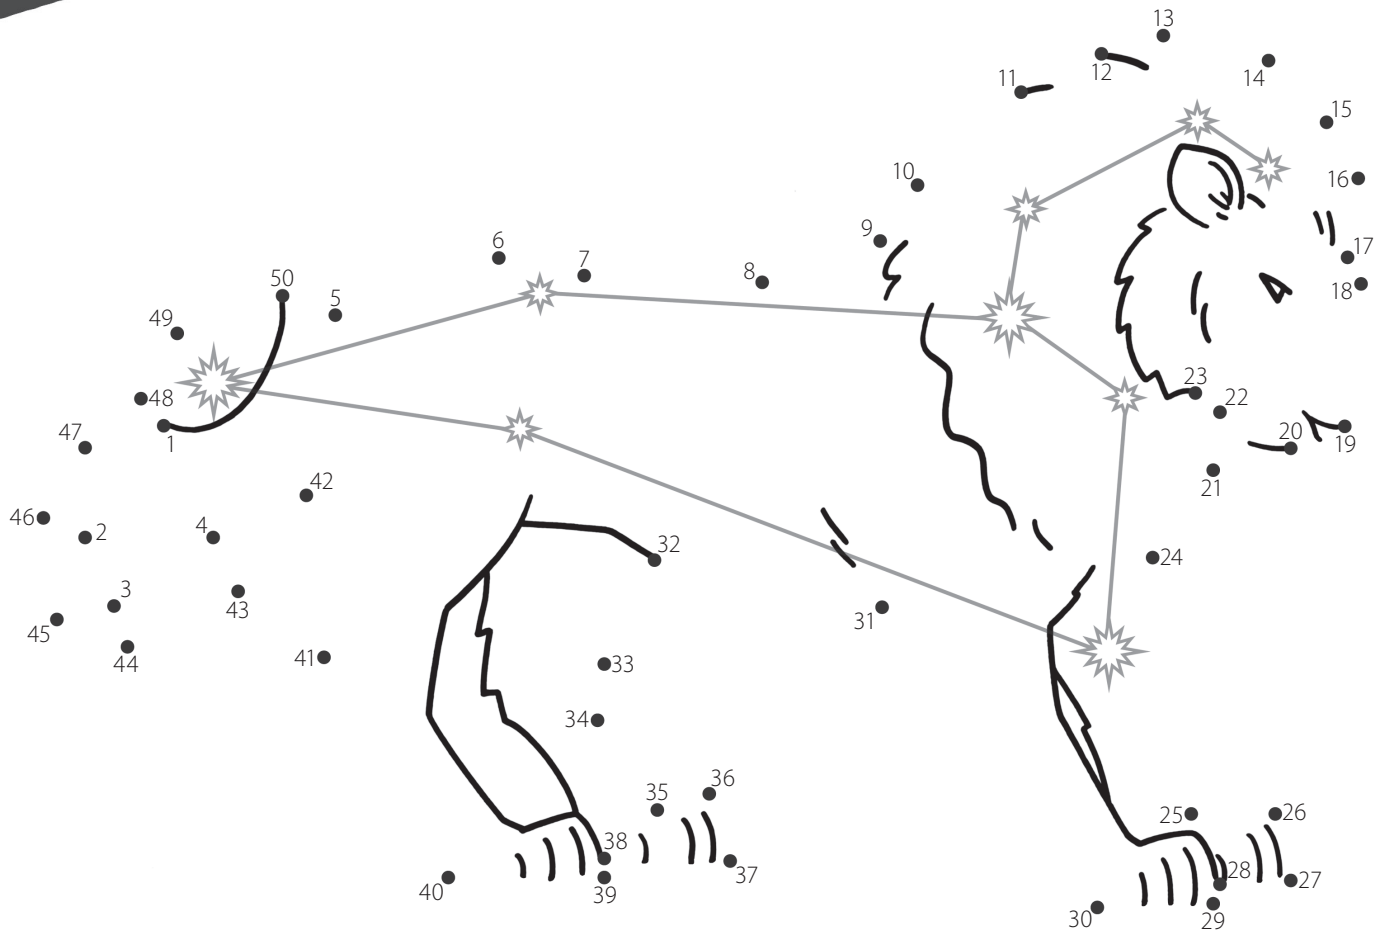

LEO

THE LION

Best Way to Find It (about 10 p.m.)

Look this high ...

March to April ...

facing south ...

for this star pattern.

TIP: Ursa Major's straight back leg points right toward Leo.